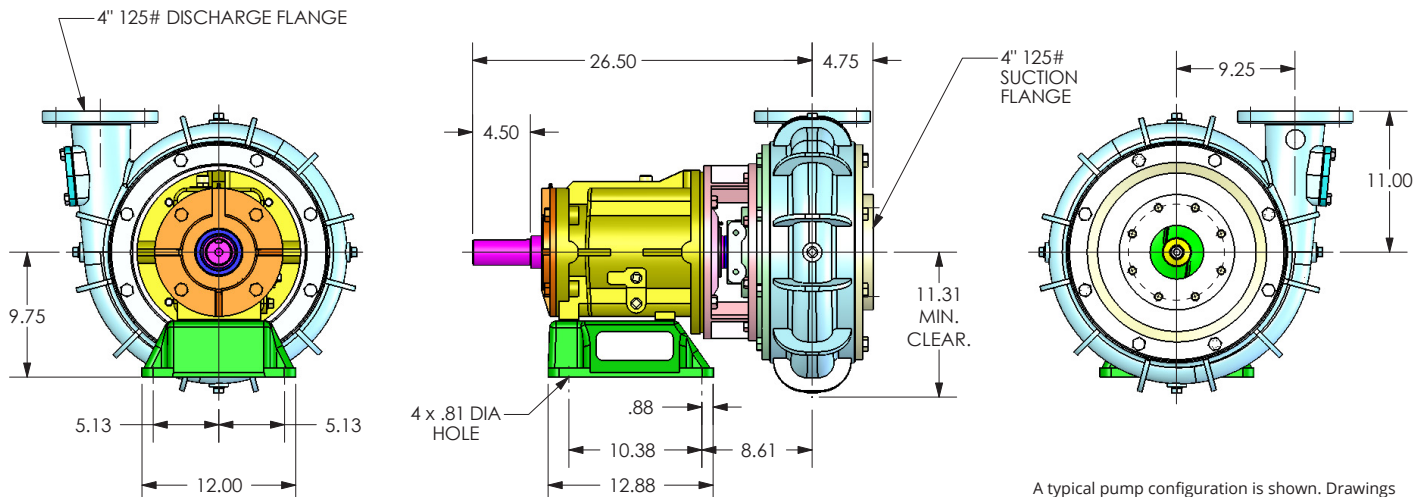

A typical pump configuration is shown. Drawings of other configurations available upon request.

DS118-1511-GE