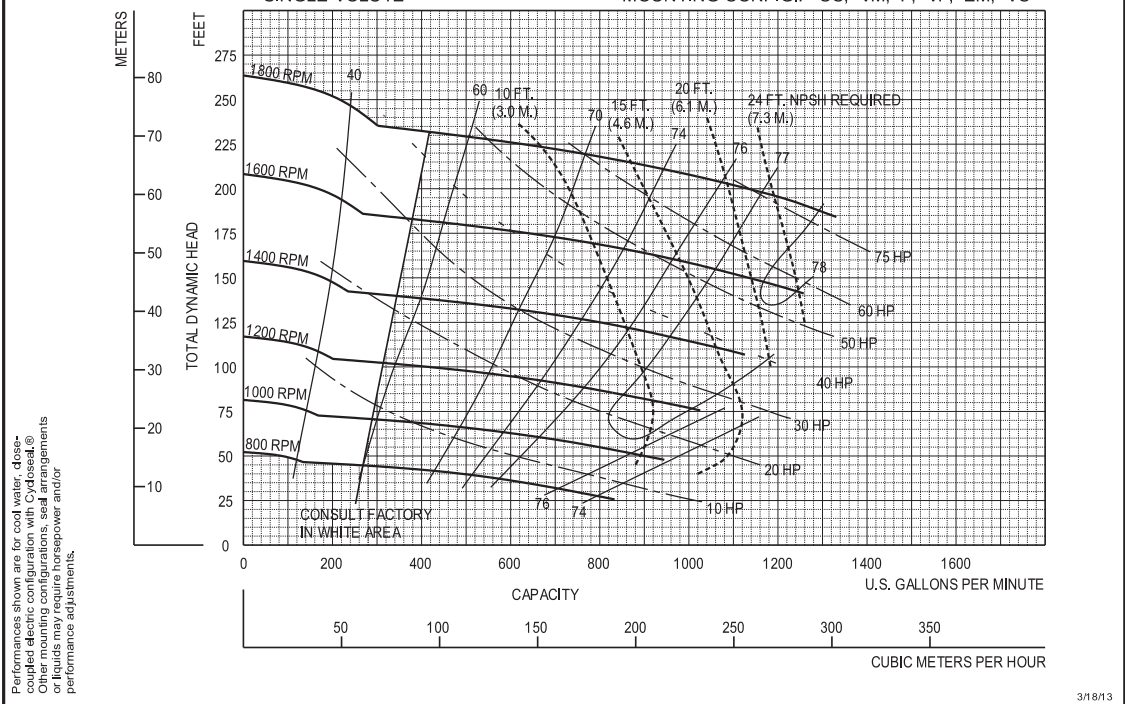

Speed	Impeller Dia.	Style	Solids Dia.	N_S	Suction	Discharge	No. vanes
VARIOUS	14"	ENCLOSED	3"	1310	4"	4"	2

NEW PAGE

4414TVA

Cornell Pump Company • Portland, Oregon 4414T - VARIOUS RPM