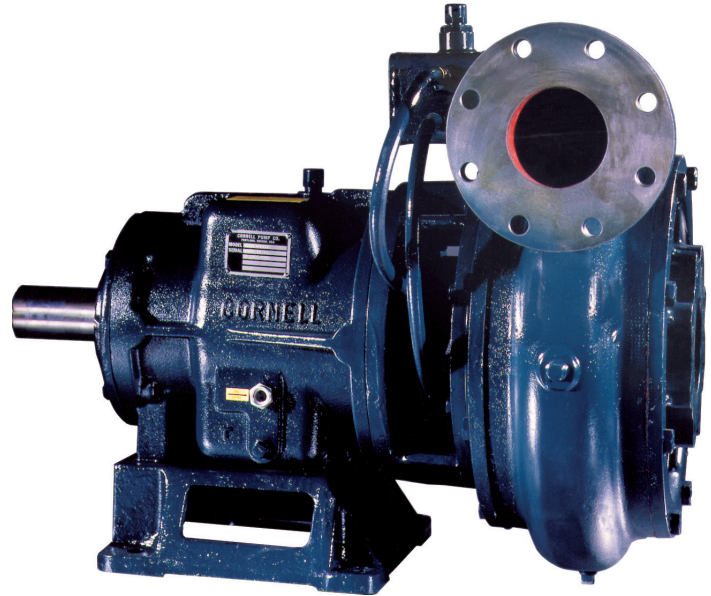

4414T-F16

***NOW AVAILABLE IN CD4MCu**

AVAILABLE MOUNTING CONFIGURATIONS

- 4414T-F FRAME MOUNT
- 4414T-RP-F REDI-PRIME FRAME MOUNT
- 4414T-EM ENGINE MOUNT
- 4414T-RP-EM REDI-PRIME ENGINE MOUNT
- 4414T-VC VERTICAL COUPLED
- 4414T-VF VERTICAL FRAME MOUNT

A typical picture of the pump is shown. Please contact Cornell Pump Company for further details. All information is approximate and for general guidance only.

PARTS	STANDARD MATERIAL (ALL IRON)	CD4MCU
WEAR RING	CAST IRON	CD4MCU
IMPELLER	CAST IRON	CD4MCU
VOLUTE	DUCTILE IRON	CD4MCU
SHAFT	STRESSPROOF STEEL	17-4PH
SHAFT SLEEVE	416 STAINLESS STEEL	CD4MCU
BACKPLATE	CAST IRON	CD4MCU
MECHANICAL SEAL	TUNGSTEN CARBIDE VS. SILICON CARBIDE	TUNGSTEN CARBIDE VS. SILICON CARBIDE
BEARING FRAME	CAST IRON	CAST IRON

The 4414T pump is designed with Cornell's renowned quality and durability. It features a 4" discharge, 4" suction, and enclosed impeller. Available in All Iron or CD4MCu materials. Cornell's patented Cycloseal® design is standard, with a Type 1 or 2 single mechanical seal with Buna-N elastomers, stainless steel hardware and tungsten carbide vs. silicon carbide seal faces for abrasion resistance.